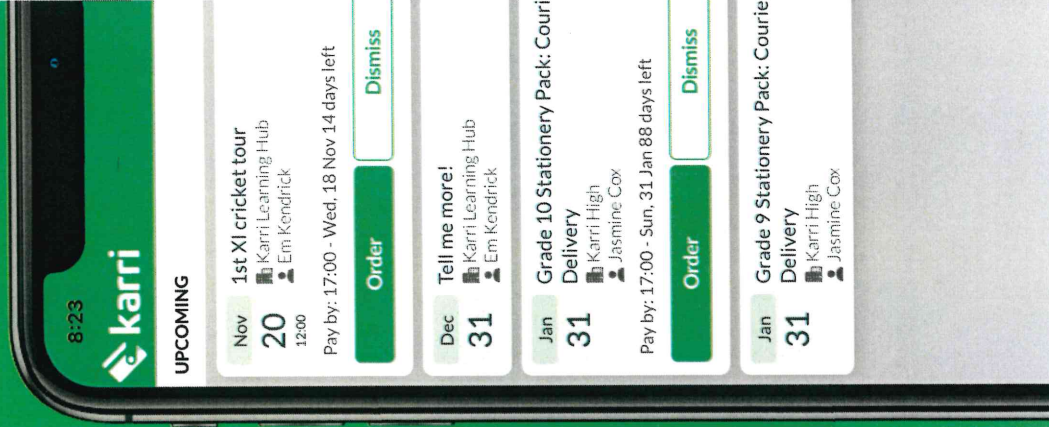

8:23

UPCOMING

- Nov 20 12:00 1st XI cricket tour
  Karri Learning Hub
  Em Kendrick
  Pay by: 17:00 - Wed, 18 Nov 14 days left
  Order **Dismiss**
- Dec 31 Tell me more!
  Karri Learning Hub
  Em Kendrick
- Jan 31 Grade 10 Stationery Pack: Couri Delivery
  Karri High
  Jasmine Cox
  Pay by: 17:00 - Sun, 31 Jan 88 days left
  Order **Dismiss**
- Jan 31 Grade 9 Stationery Pack: Courie Delivery
  Karri High
  Jasmine Cox